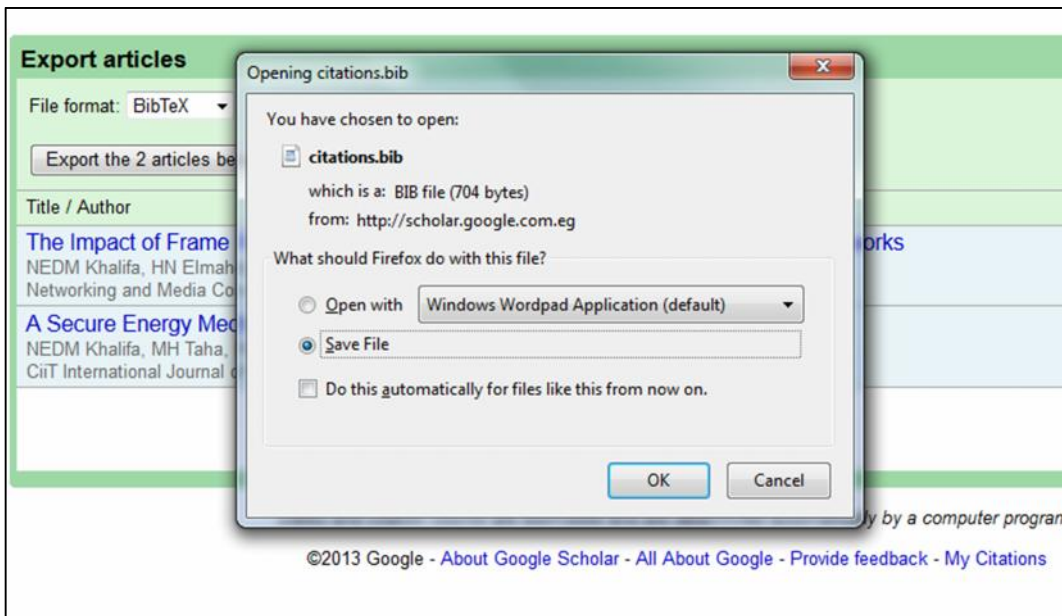

حفظ الملف كما هو موضح بالشكل التالي – 4